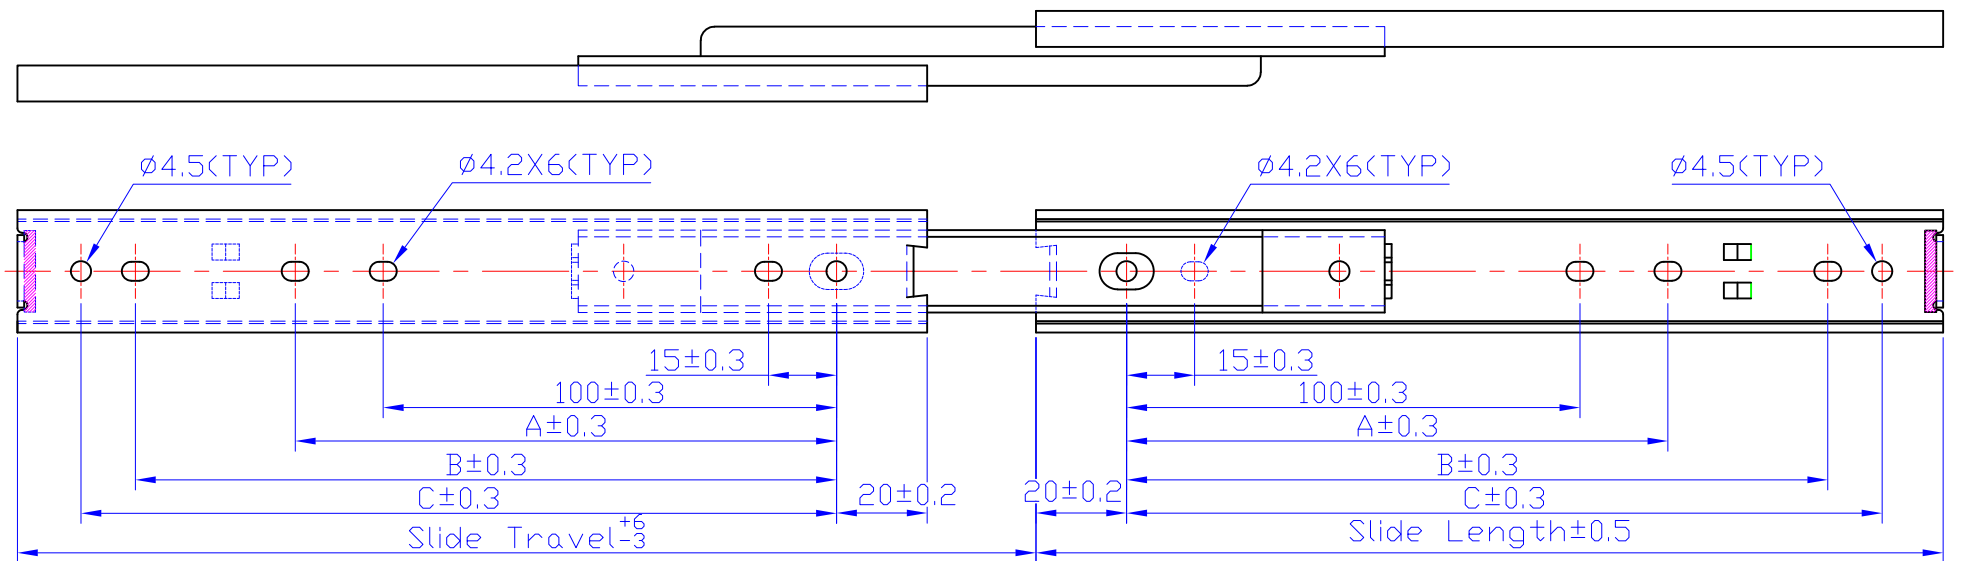

2704-50

Mounting	Side	<p>Profile</p>
Side Clearance	19.4mm +0.8/0	
Height	27mm	
Material	Steel	
Load Rating	29kg at 14"(350mm)	
Size	8"~28"	
Disconnect	Non-Detachable Release Lever	
Finish	Electro-Zinc plated with clear, yellow or black chromate	

All Dimensions are in Millimeters (mm)

Slide Dimensions

Size	Slide length	Slide Travel	Load Rating/Kg	A	B	C
8" (200)	200	215.8	22		145	160
10" (250)	250	265	24		195	210
12" (300)	300	314.2	27		245	260
14" (350)	350	363.4	29		295	310
16" (400)	400	412.6	27		345	360
18" (450)	450	461.8	24		395	410
20" (500)	500	511	22		445	460
22" (550)	550	560.2		255	495	510
24" (600)	600	609.4		280	545	560
26" (650)	650	658.6		305	595	610
28" (700)	700	707.8		330	645	660